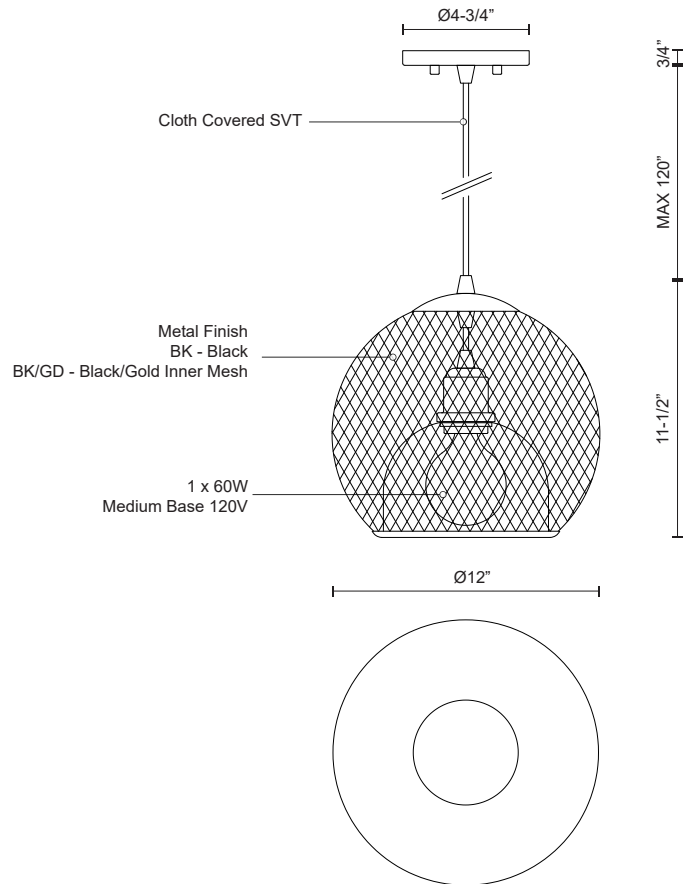

GIBRALTAR 494412

PENDANTS

PROJECT

494412-BK/GD
Black/Gold

494412-BK
Black

SPECIFICATION DETAILS

Fixture Dimensions	D12" x H11-1/2"
Lamp Type	Incandescent, Medium Base
Wattage	1 x 60W
Voltage	120V
Shade Details	Wire Mesh Shade
Adjustable	Yes
Wire Length	120" Max
Wire Type	Black Braided Cord
Minimum Hang Height	15"
Sloped Ceiling Adaptable	Yes
Location	Dry
Bulbs Included	No
Canopy Dimensions	D4-3/4" x H3/4"
Paint Finish	BK01; GD01;

* For custom options, consult factory for details.

* For warranty information, please visit www.kuzcolighting.com/warranty

DESCRIPTION

Single lamp pendant with spherical powder-coated wire mesh shade. Color configurations include uniform black or an exterior black mesh with inner gold mesh. Suspended by matching cable. Available in 2 sizes.